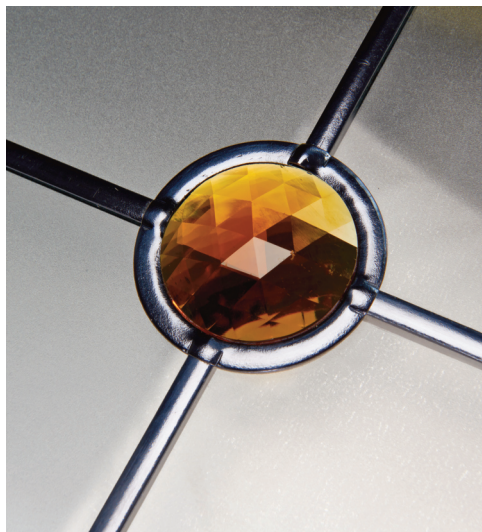

Decorative Glass: **Greenfield**
Glass Group: **Signature** | Category: **Premium**

Decorative Glass: **Monterey**
Glass Group: **Signature** | Category: **Premium**

Decorative Glass: **Savoy**
Glass Group: **Signature** | Category: **Premium+**

Decorative Glass: **Art Deco**
Glass Group: **Signature** | Category: **Premium+**

103.1 & 103.3

Etch Designs

Decorative Glass: DV
Glass Group: Etch | Category: Etch B

Decorative Glass: EA
Glass Group: Etch | Category: Etch B

Decorative Glass: Mayfair Numbers
Glass Group: Etch
Category: Etch Letters & Numbers

103.2 & 103.4

The astragal bars and simulated divided lights transform this 1930's inspired design into the classic Craftsman style. It is therefore, fast becoming the door style of choice.