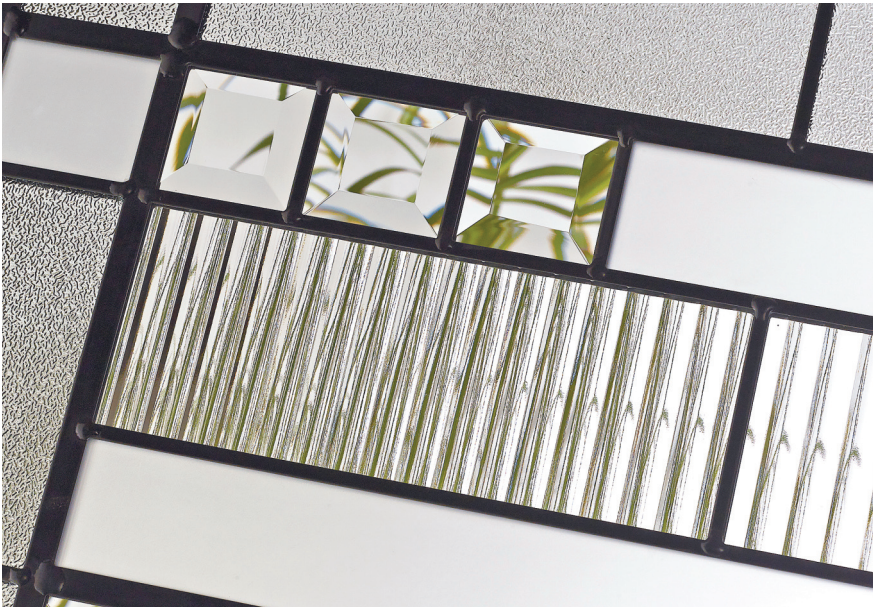

Decorative Glass Ranges

Over the years, decorative glass has been used as both an artform of story-telling and as a stand-out architectural design feature. From the ornate and intricate stained glass windows on cathedrals and churches, to the delicately etched glass common in Victorian architecture, decorative glass turns functional fenestration into a fabulous feature.

Perfectly crafted decorative glass designs are the perfect match for traditional doors.

From completely bespoke works of art to dazzling bevelled designs and beautiful etched patterns to exquisite textured pieces, our decorative glass range can bring statement drama or subtle style to your door.

For larger door styles and apertures, there is a full range of matching glass designs that's perfect for sidelights and toplights, bringing perfectly balanced design to your entrance system.