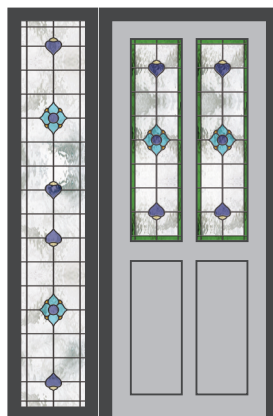

Decorative Glazing

Decorative glass is one of the most crucial parts of your Engineered Door design. Glass designs give you the freedom to truly make your door your own, creating a beautiful entrance that leaves a lasting impression.

Sidelights & Toplights

Our full range of decorative glass is available with complimentary or matching sidelights, toplights and even for matching windows. Every sidelight is designed individually to match with the door glass design to ensure a harmonious and balanced aesthetic throughout the entrance system.

Single Half Sidelight

Double Half Sidelight

Single Full Sidelight

Double Full Sidelight

Top Box

Double Full Sidelights, Top Box and Fanlights

105.1 & 108.1

The classic dual glazed design continues to the most popular glazing style for traditional doors and has been a staple glazing choice since Victorian times.

Glass size shown | **105.1:** 289 x 1060mm | **108.1:** 289 x 1332mm

105.1

108.1

SGO Designs

Decorative Glass: **AQ**
Glass Group: **SGO** | Category: **Film 2**

Decorative Glass: **AZ**
Glass Group: **SGO** | Category: **Bevel 2**