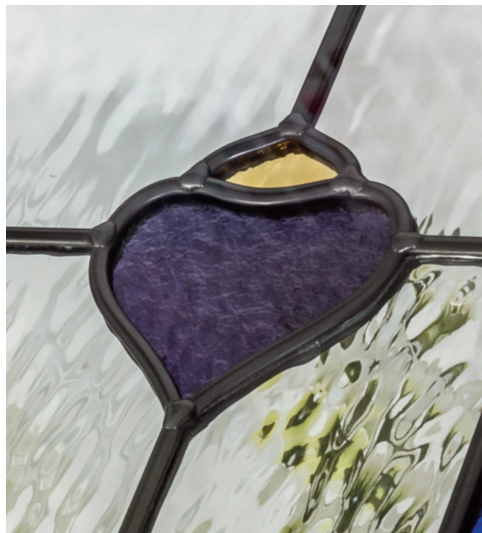

104.1 & 104.3

The simple rectangle over the mid level glazing has always been a popular style for decorative glazed doors as it lends itself beautifully to the addition of numbers.

Glass size shown | **104.1:** 626 x 289mm | **104.3:** 626 x 289mm & 289 x 705mm