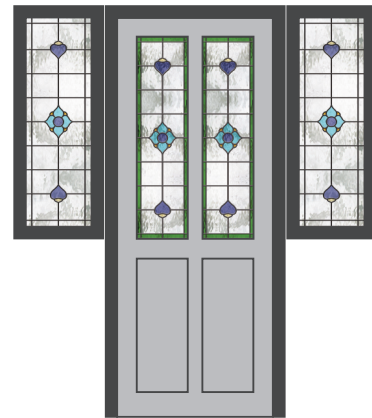

Decorative Glazing

Decorative glass is one of the most crucial parts of your Engineered Door design. Glass designs give you the freedom to truly make your door your own, creating a beautiful entrance that leaves a lasting impression.

Sidelights & Toplights

Our full range of decorative glass is available with complimentary or matching sidelights, toplights and even for matching windows. Every sidelight is designed individually to match with the door glass design to ensure a harmonious and balanced aesthetic throughout the entrance system.

Single Half Sidelight

Double Half Sidelight

Single Full Sidelight

Double Full Sidelight

Top Box

Double Full Sidelights, Top Box and Fanlights

105.1 & 108.1

The classic dual glazed design continues to the most popular glazing style for traditional doors and has been a staple glazing choice since Victorian times.

Glass size shown | **105.1:** 289 x 1060mm | **108.1:** 289 x 1332mm

105.1

108.1

SGO Designs

Decorative Glass: **AQ**
Glass Group: **SGO** | Category: **Film 2**

Decorative Glass: **AZ**
Glass Group: **SGO** | Category: **Bevel 2**