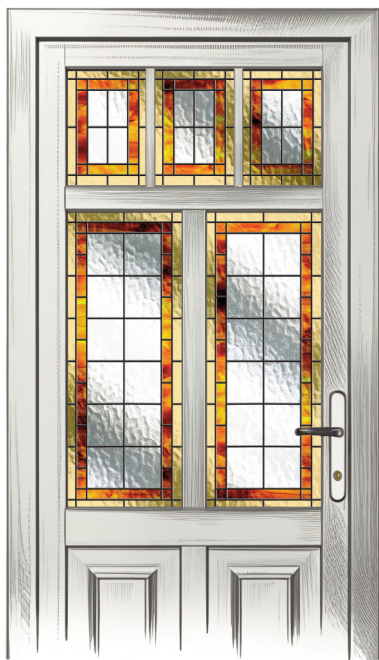

Decorative Glass: **DS**
Glass Group: **SGO** | Catagory: **Film 1**