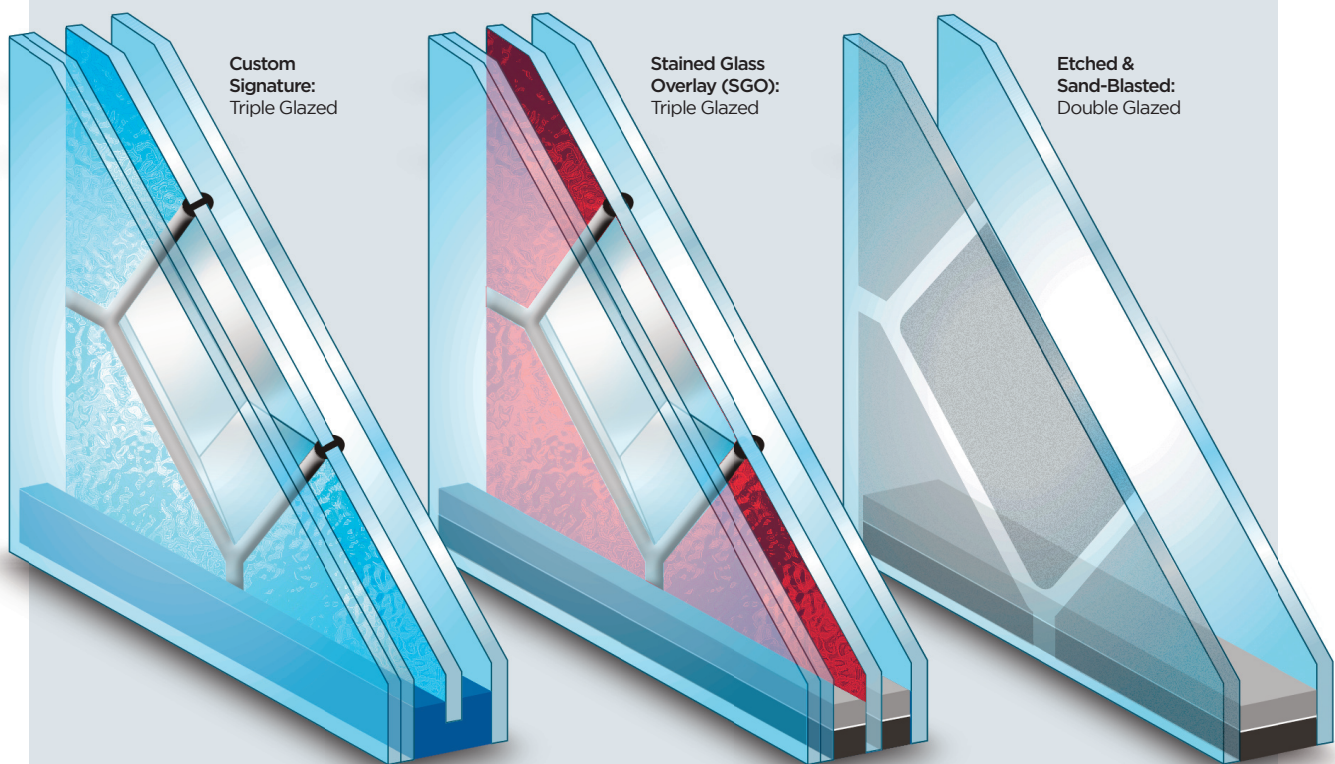

Decorative Glazing

Decorative glass is one of the most crucial parts of your Engineered Door design. Glass designs give you the freedom to truly make your door your own, creating a beautiful entrance that leaves a lasting impression.

Stained Glass Overlay (SGO)

With SGO, you can really 'push the boat out' with your glass design. This method of decorative glass manufacture uses traditional craftsmanship to handmade completely bespoke designs. All the colour elements, bevelled pieces and lead lines are bonded to a single piece of tempered glass adding extra strength. With SGO there is a huge range of colour choices available to make any decorative glass design a unique work of art. SGO designs are available on clear, Stippolyte, Minster or Satin glass depending on the level of obscurity and look required.

Decorative Glass Ranges

Etched & Sand-Blasted Glass

Our etched range features clear and semi-transparent areas to maintain privacy and bring a touch of class to your glass. Choose a delicate repeat pattern like Mayfair or for clear keylines and borders, look at Strand and Kensington. For a door with extra flair, our beautiful etched motif designs are a stunning option, or choose custom etched letters and numbers for a bespoke finish.

Glass Performance

All decorative glass options use high performance, low-emissivity insulated glass units with warm edge spacer bars. We offer a range of triple and double glazed unit options. Laminated glass is available as an optional upgrade to meet the stringent security requirements of the PAS24:2022 standard and Approved Document Q Building Regulations for security in dwellings.