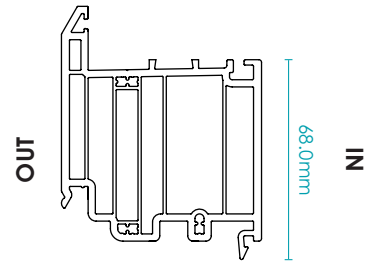

DEEP BOTTOM RAIL

PART NO.	BASE COLOUR	INNER FOIL	OUTER FOIL	GASKET	LENGTH M
R011-01-5	Chalk White	No Foil	No Foil	Black	6
R011-01-00-04-5	Chalk White	No Foil	Clotted Cream	Black	6
R011-01-00-45-5	Chalk White	No Foil	Clay	Black	6
R011-01-00-44-5	Chalk White	No Foil	Sage	Black	6
R011-01-00-09-5	Chalk White	No Foil	Painswick	Black	6
R011-01-00-10-5	Chalk White	No Foil	No. 10 Black	Black	6
R011-01-00-11-5	Chalk White	No Foil	Eclectic Grey	Black	6
R011-01-00-12-5	Chalk White	No Foil	Corse Lawn	Black	6
R011-01-00-52-5	Chalk White	No Foil	Turner Oak	Black	6
R011-01-00-53-5	Chalk White	No Foil	Pebble Grey	Black	6
R011-01-01-01-2	Chalk White	Grained White	Grained White	White	6
R011-01-01-01-5	Chalk White	Grained White	Grained White	Black	6
R011-01-01-04-5	Chalk White	Grained White	Clotted Cream	Black	6
R011-01-01-45-5	Chalk White	Grained White	Clay	Black	6
R011-01-01-44-5	Chalk White	Grained White	Sage	Black	6
R011-01-01-06-5	Chalk White	Grained White	Silvered Oak	Black	6
R011-01-01-09-5	Chalk White	Grained White	Painswick	Black	6
R011-01-01-10-5	Chalk White	Grained White	No.10 Black	Black	6
R011-01-01-11-5	Chalk White	Grained White	Eclectic Grey	Black	6
R011-01-01-12-5	Chalk White	Grained White	Corse Lawn	Black	6
R011-01-01-52-5	Chalk White	Grained White	Turner Oak	Black	6
R011-01-01-53-5	Chalk White	Grained White	Pebble Grey	Black	6
R011-02-04-04-5	Vintage Cream	Clotted Cream	Clotted Cream	Black	6
R011-02-45-45-5	Vintage Cream	Clay	Clay	Black	6
R011-03-44-44-5	Cement Grey	Sage	Sage	Black	6
R011-03-09-09-5	Cement Grey	Painswick	Painswick	Black	6
R011-04-52-52-5	Oak	Turner Oak	Turner Oak	Black	6
R011-03-53-53-5	Cement Grey	Pebble Grey	Pebble Grey	Black	6
R011-05-06-06-5	Grey	Silvered Oak	Silvered Oak	Black	6
R011-05-11-11-5	Grey	Eclectic Grey	Eclectic Grey	Black	6