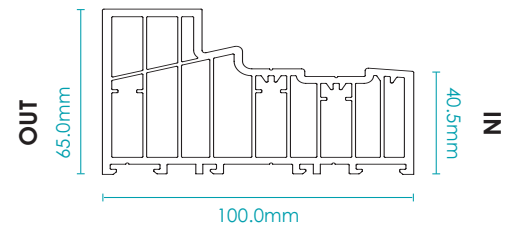

RS002-R² FRAME (REVERSED)

PART NO.	BASE COLOUR	INNER FOIL	OUTER FOIL	LENGTH M	PACK QTY
RS002-01-01-01	White	Grained White	Grained White	6	1
RS002-02-04-04	Vintage Cream	Clotted Cream	Clotted Cream	6	1
RS002-03-09-09	Cement Grey	Painswick	Painswick	6	1
RS002-02-45-45	Vintage Cream	Clay	Clay	6	1
RS002-03-53-53	Cement Grey	Pebble Grey	Pebble Grey	6	1
RS002-03-44-44	Cement Grey	Sage	Sage	6	1
RS002-05-06-06	Dark Grey	Silvered Oak	Silvered Oak	6	1
RS002-05-11-11	Dark Grey	Eclectic Grey	Eclectic Grey	6	1
RS002-04-52-52	Oak	Turner Oak	Turner Oak	6	1