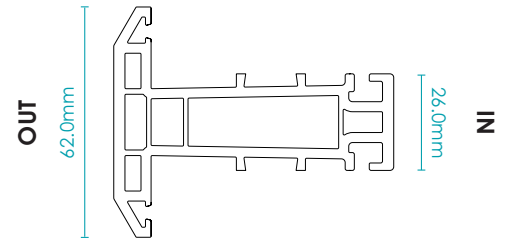

SASH MULLION

PART NO.	BASE COLOUR	INNER FOIL	OUTER FOIL	LENGTH M	PACK QTY
R001SM-01	Chalk White	No Foil	No Foil	6	1
R001SM-01-00-04	Chalk White	No Foil	Clotted Cream	6	1
R001SM-01-00-45	Chalk White	No Foil	Clay	6	1
R001SM-01-00-44	Chalk White	No Foil	Sage	6	1
R001SM-01-00-09	Chalk White	No Foil	Painswick	6	1
R001SM-01-00-10	Chalk White	No Foil	No.10 Black	6	1
R001SM-01-00-11	Chalk White	No Foil	Eclectic Grey	6	1
R001SM-01-00-12	Chalk White	No Foil	Corse Lawn	6	1
R001SM-01-00-52	Chalk White	No Foil	Turner Oak	6	1
R001SM-01-00-53	Chalk White	No Foil	Pebble Grey	6	1
R001SM-01-01-01	Chalk White	Grained White	Grained White	6	1
R001SM-01-01-04	Chalk White	Grained White	Clotted Cream	6	1
R001SM-01-01-45	Chalk White	Grained White	Clay	6	1
R001SM-01-01-44	Chalk White	Grained White	Sage	6	1
R001SM-01-01-06	Chalk White	Grained White	Silvered Oak	6	1
R001SM-01-01-09	Chalk White	Grained White	Painswick	6	1
R001SM-01-01-10	Chalk White	Grained White	No.10 Black	6	1
R001SM-01-01-11	Chalk White	Grained White	Eclectic Grey	6	1
R001SM-01-01-12	Chalk White	Grained White	Corse Lawn	6	1
R001SM-01-01-52	Chalk White	Grained White	Turner Oak	6	1
R001SM-01-01-53	Chalk White	Grained White	Pebble Grey	6	1
R001SM-02-04-04	Vintage Cream	Clotted Cream	Clotted Cream	6	1
R001SM-02-45-45	Vintage Cream	Clay	Clay	6	1
R001SM-03-44-44	Cement Grey	Sage	Sage	6	1
R001SM-03-09-09	Cement Grey	Painswick	Painswick	6	1
R001SM-04-52-52	Oak	Turner Oak	Turner Oak	6	1
R001SM-03-53-53	Cement Grey	Pebble Grey	Pebble Grey	6	1
R001SM-05-06-06	Grey	Silvered Oak	Silvered Oak	6	1
R001SM-05-11-11	Grey	Eclectic Grey	Eclectic Grey	6	1