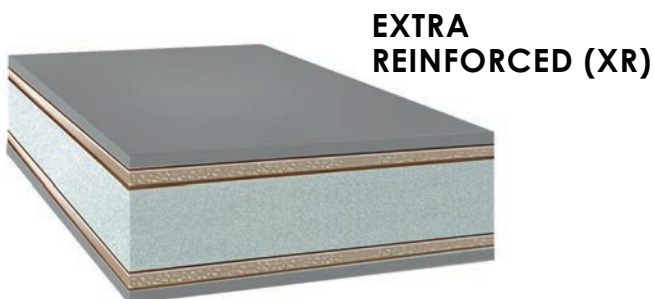

PANEL CONSTRUCTION

All Urban panels use foiled High Pressure Laminates (HPL) combined with XPS foam and reinforcement.