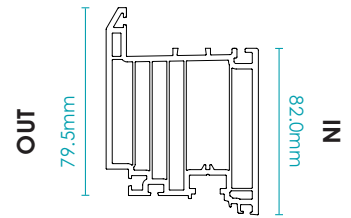

OPEN-IN FLUSH DOOR SASH

PART NO.	BASE COLOUR	INNER FOIL	OUTER FOIL	GASKET	LENGTH M	PACK QTY
R003OF-01-5	Chalk White	No Foil	No Foil	Black	6	1
R003OF-01-00-04-5	Chalk White	No Foil	Clotted Cream	Black	6	1
R003OF-01-00-45-5	Chalk White	No Foil	Clay	Black	6	1
R003OF-01-00-44-5	Chalk White	No Foil	Sage	Black	6	1
R003OF-01-00-09-5	Chalk White	No Foil	Painswick	Black	6	1
R003OF-01-00-10-5	Chalk White	No Foil	No. 10 Black	Black	6	1
R003OF-01-00-11-5	Chalk White	No Foil	Eclectic Grey	Black	6	1
R003OF-01-00-12-5	Chalk White	No Foil	Corse Lawn	Black	6	1
R003OF-01-00-52-5	Chalk White	No Foil	Turner Oak	Black	6	1
R003OF-01-00-53-5	Chalk White	No Foil	Pebble Grey	Black	6	1
R003OF-01-01-01-2	Chalk White	Grained White	Grained White	White	6	1
R003OF-01-01-01-5	Chalk White	Grained White	Grained White	Black	6	1
R003OF-01-01-04-5	Chalk White	Grained White	Clotted Cream	Black	6	1
R003OF-01-01-45-5	Chalk White	Grained White	Clay	Black	6	1
R003OF-01-01-44-5	Chalk White	Grained White	Sage	Black	6	1
R003OF-01-01-06-5	Chalk White	Grained White	Silvered Oak	Black	6	1
R003OF-01-01-09-5	Chalk White	Grained White	Painswick	Black	6	1
R003OF-01-01-10-5	Chalk White	Grained White	No.10 Black	Black	6	1
R003OF-01-01-11-5	Chalk White	Grained White	Eclectic Grey	Black	6	1
R003OF-01-01-12-5	Chalk White	Grained White	Corse Lawn	Black	6	1
R003OF-01-01-52-5	Chalk White	Grained White	Turner Oak	Black	6	1
R003OF-01-01-53-5	Chalk White	Grained White	Pebble Grey	Black	6	1
R003OF-02-04-04-5	Vintage Cream	Clotted Cream	Clotted Cream	Black	6	1
R003OF-02-45-45-5	Vintage Cream	Clay	Clay	Black	6	1
R003OF-03-44-44-5	Cement Grey	Sage	Sage	Black	6	1
R003OF-03-09-09-5	Cement Grey	Painswick	Painswick	Black	6	1
R003OF-04-52-52-5	Oak	Turner Oak	Turner Oak	Black	6	1
R003OF-03-53-53-5	Cement Grey	Pebble Grey	Pebble Grey	Black	6	1
R003OF-05-06-06-5	Grey	Silvered Oak	Silvered Oak	Black	6	1
R003OF-05-11-11-5	Grey	Eclectic Grey	Eclectic Grey	Black	6	1