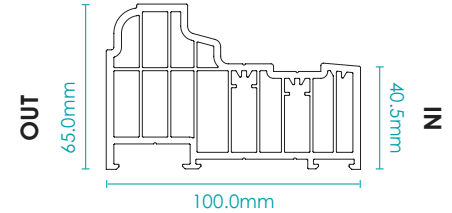

RESIDENCE ENTRANCE DOOR PRODUCT GUIDE

R002-R9 FRAME (REVERSED)

PART NO.	BASE COLOUR	INNER FOIL	OUTER FOIL	LENGTH M	PACK QTY
R002-01-01-01	Chalk White	Grained White	Grained White	6	1
R002-01-04-01	Chalk White	Grained White	Clotted Cream	6	1
R002-01-45-01	Chalk White	Grained White	Clay	6	1
R002-01-44-01	Chalk White	Grained White	Sage	6	1
R002-01-06-01	Chalk White	Grained White	Silvered Oak	6	1
R002-01-09-01	Chalk White	Grained White	Painswick	6	1
R002-01-10-01	Chalk White	Grained White	No. 10 Black	6	1
R002-01-11-01	Chalk White	Grained White	Eclectic Grey	6	1
R002-01-12-01	Chalk White	Grained White	Corse Lawn	6	1
R002-01-52-01	Chalk White	Grained White	Turner Oak	6	1
R002-01-53-01	Chalk White	Grained White	Pebble Grey	6	1
R002-02-04-04	Vintage Cream	Clotted Cream	Clotted Cream	6	1
R002-02-45-45	Vintage Cream	Clay	Clay	6	1
R002-03-44-44	Cement Grey	Sage	Sage	6	1
R002-03-09-09	Cement Grey	Painswick	Painswick	6	1
R002-04-52-52	Oak	Turner Oak	Turner Oak	6	1
R002-03-53-53	Cement Grey	Pebble Grey	Pebble Grey	6	1
R002-05-06-06	Grey	Silvered Oak	Silvered Oak	6	1
R002-05-11-11	Grey	Eclectic Grey	Eclectic Grey	6	1