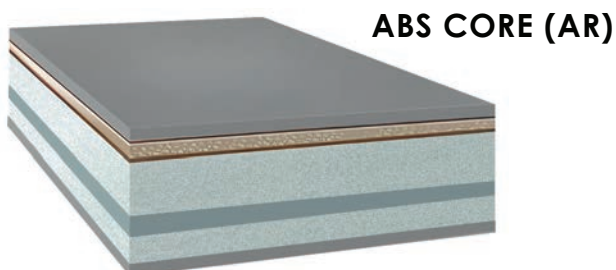

PANEL CONSTRUCTION

All Urban panels use foiled High Pressure Laminates (HPL) combined with XPS foam and reinforcement.