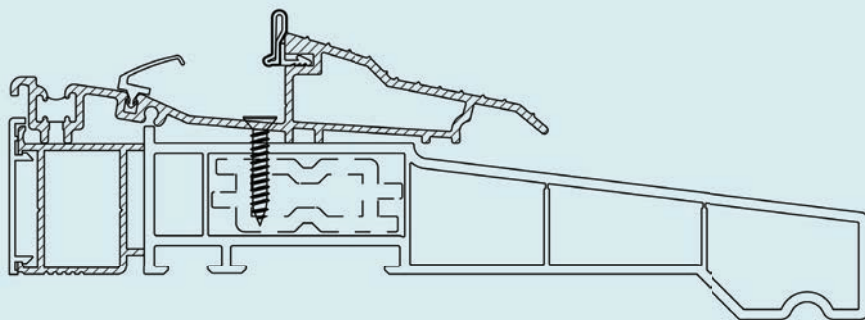

30MM RADLINGTON CILL