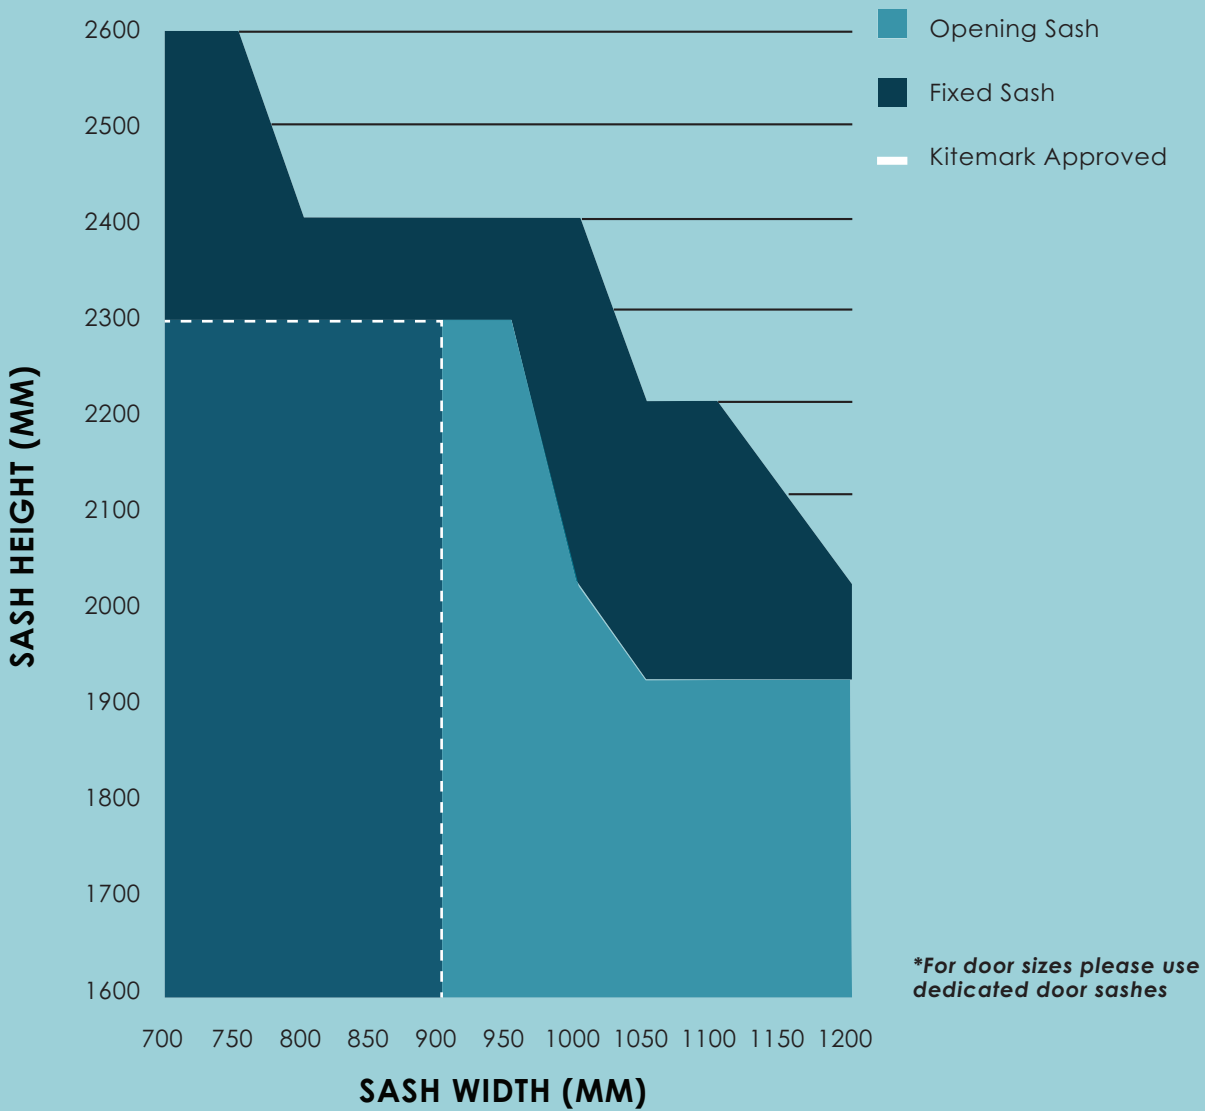

MINIMUM & MAXIMUM

SIZES

DOOR SASH R003OF