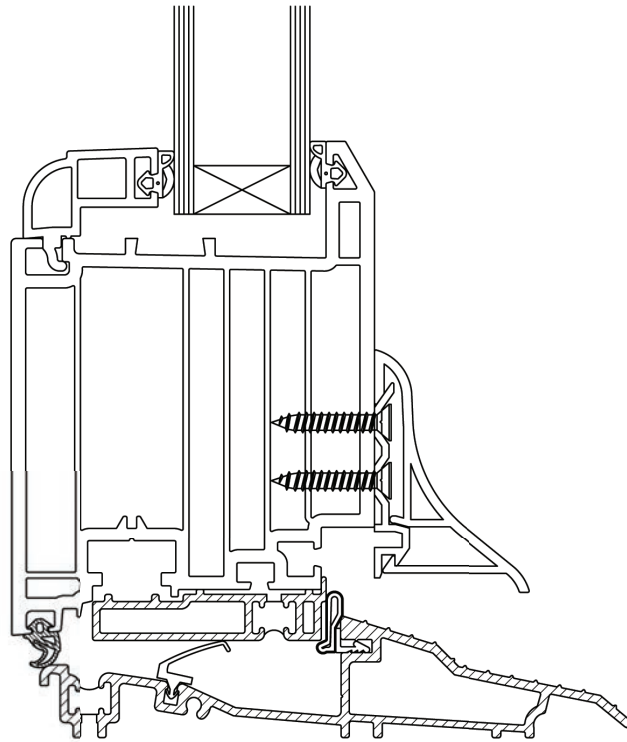

LOW THRESHOLD

A low threshold is available with all three Residence Collection door systems. An alternative stub threshold AM3EX78 Stormguard option can be used.