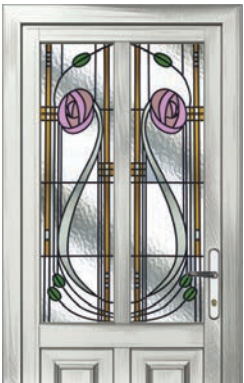

Decorative Glass: ROL-BO(F)
Glass Group: SGO
Category: SGO-Film 3