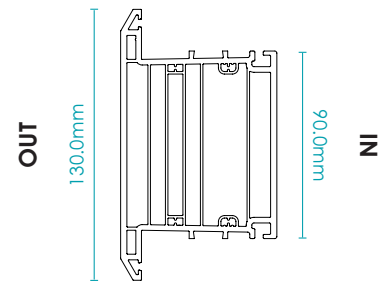

MID-RAIL

PART NO.	BASE COLOUR	INNER FOIL	OUTER FOIL	GASKET	LENGTH M	PACK QTY
R001MR-01-5-5	Chalk White	No Foil	No Foil	Black	6	1
R001MR-01-00-04-5-5	Chalk White	No Foil	Clotted Cream	Black	6	1
R001MR-01-00-45-5-5	Chalk White	No Foil	Clay	Black	6	1
R001MR-01-00-44-5-5	Chalk White	No Foil	Sage	Black	6	1
R001MR-01-00-09-5-5	Chalk White	No Foil	Painswick	Black	6	1
R001MR-01-00-10-5-5	Chalk White	No Foil	No. 10 Black	Black	6	1
R001MR-01-00-11-5-5	Chalk White	No Foil	Eclectic Grey	Black	6	1
R001MR-01-00-12-5-5	Chalk White	No Foil	Corse Lawn	Black	6	1
R001MR-01-00-52-5-5	Chalk White	No Foil	Turner Oak	Black	6	1
R001MR-01-00-53-5-5	Chalk White	No Foil	Pebble Grey	Black	6	1
R001MR-01-01-01-2-2	Chalk White	Grained White	Grained White	White	6	1
R001MR-01-01-01-5-5	Chalk White	Grained White	Grained White	Black	6	1
R001MR-01-01-04-5-5	Chalk White	Grained White	Clotted Cream	Black	6	1
R001MR-01-01-45-5-5	Chalk White	Grained White	Clay	Black	6	1
R001MR-01-01-44-5-5	Chalk White	Grained White	Sage	Black	6	1
R001MR-01-01-06-5-5	Chalk White	Grained White	Silvered Oak	Black	6	1
R001MR-01-01-09-5-5	Chalk White	Grained White	Painswick	Black	6	1
R001MR-01-01-10-5-5	Chalk White	Grained White	No.10 Black	Black	6	1
R001MR-01-01-11-5-5	Chalk White	Grained White	Eclectic Grey	Black	6	1
R001MR-01-01-12-5-5	Chalk White	Grained White	Corse Lawn	Black	6	1
R001MR-01-01-52-5-5	Chalk White	Grained White	Turner Oak	Black	6	1
R001MR-01-01-53-5-5	Chalk White	Grained White	Pebble Grey	Black	6	1
R001MR-02-04-04-5-5	Vintage Cream	Clotted Cream	Clotted Cream	Black	6	1
R001MR-02-45-45-5-5	Vintage Cream	Clay	Clay	Black	6	1
R001MR-03-44-44-5-5	Cement Grey	Sage	Sage	Black	6	1
R001MR-03-09-09-5-5	Cement Grey	Painswick	Painswick	Black	6	1
R001MR-04-52-52-5-5	Oak	Turner Oak	Turner Oak	Black	6	1
R001MR-03-53-53-5-5	Cement Grey	Pebble Grey	Pebble Grey	Black	6	1
R001MR-05-06-06-5-5	Grey	Silvered Oak	Silvered Oak	Black	6	1
R001MR-05-11-11-5-5	Grey	Eclectic Grey	Eclectic Grey	Black	6	1